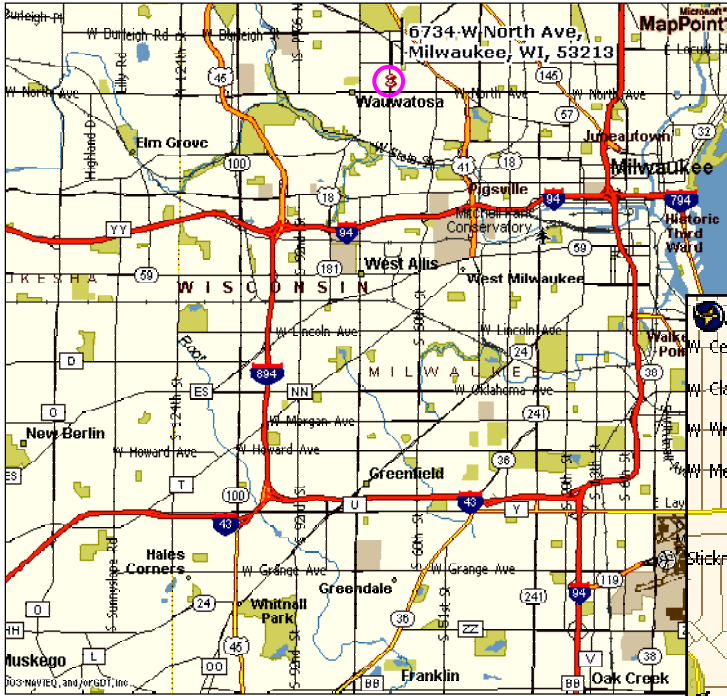

Royal Court Academy (414)302-5125

(6734 W North Ave, Milwaukee, WI, 53213)

Located on the north side of W. North Ave, between 67th & 68th streets. There is a Subway across the street...

There are 2-hr street parking spaces, and a few city parking lots within a few blocks...

Interestingly enough, there are **two 42A exits**. Take the **south** one (first 42A if coming from the south) to **N. Mayfair Rd**, and turn **right** at the **first major traffic light**.