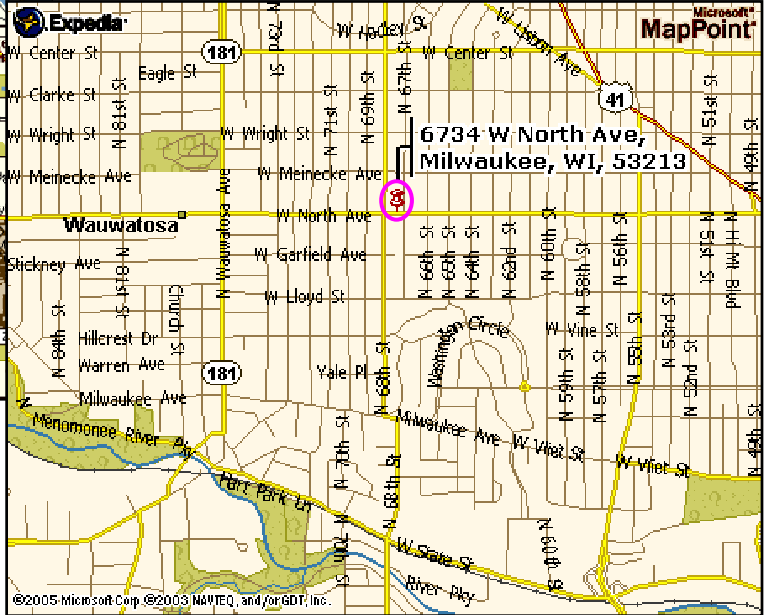

Royal Court Academy (414)302-5125

(6734 W North Ave, Milwaukee, WI, 53213)

Located on the north side of W. North Ave, between 67th & 68th streets. There is a Subway across the street...

There are 2-hr street parking spaces, and a few city parking lots within a few blocks...

Interestingly enough, there are **two 42A exits**. Take the **south** one (first 42A if coming from the south) to **N. Mayfair Rd**, and turn **right** at the **first major traffic light**.